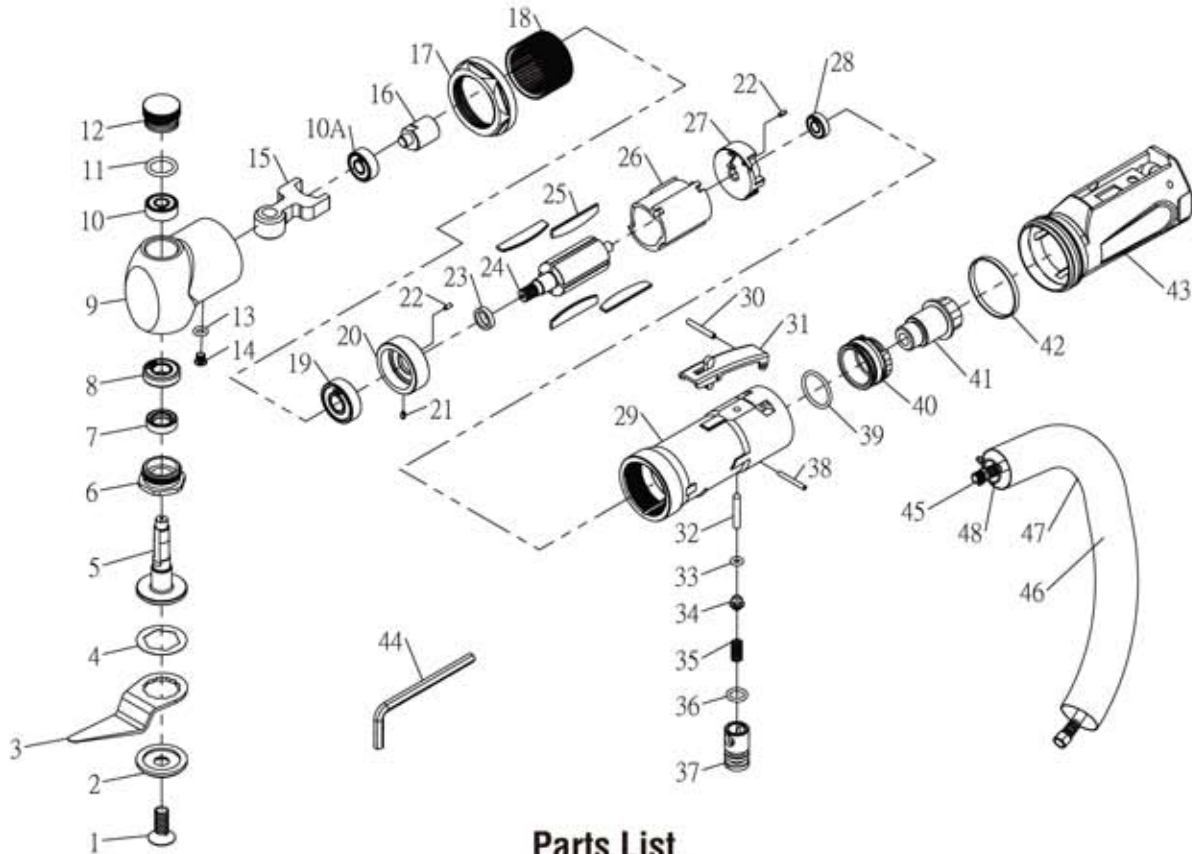

### Parts List

Index	Part No.	Description	Qty
1	WINDKO-01	Screw (M8x20)	1
2	WINDKO-02	Retainer	1
3	WINDKO-08E	Blade 57mm (2-14")	1
4	WINDKO-04	Packing	1
5	WINDKO-05	Spindle Drive	1
6	WINDKO-06	Nut Clamp	1
7	WINDKO-07	Seal Oil	1
8	WINDKO-08	Ball Bearing (6900zz)	1
9	WINDKO-09	Head	1
10	WINDKO-10	Ball Bearing (607zz)	1
10A	WINDKO-10A	Ball Bearing (607zz)	1
11	WINDKO-11	O-Ring (P14)	1
12	WINDKO-12	Plug	1
13	WINDKO-13	O-Ring (P5)	1
14	WINDKO-14	Screw (M5x6)	1
15	WINDKO-15	Fork Drive	1
16	WINDKO-16	Shaft Crank	1
17	WINDKO-17	Coupling Nut	1

Index	Part No.	Description	Qty
18	WINDKO-18	Internal Gear	1
19	WINDKO-19	Ball Bearing (6000ZZ)	1
20	WINDKO-20	Front End Plate	1
21	WINDKO-21	Spring(φ2.5x4)	1
22	WINDKO-22	Spring Pin (φ2.5x5)	2
23	WINDKO-23	Washer	1
24	WINDKO-24	Rotor	1
25	WINDKO-25	Rotor Blade	4
26	WINDKO-26	Cylinder	1
27	WINDKO-27	Rear End Plate	1
28	WINDKO-28	Ball Bearing (696ZZ)	1
29	WINDKO-29	Motor Housing	1
30	WINDKO-30	Spring Pin (φ3x22)	1
31	WINDKO-31	Safety Lever Ass'y	1
32	WINDKO-32	Valve Shaft	1
33	WINDKO-33	O-Ring (P4)	1
34	WINDKO-34	Throttle Valve	1
35	WINDKO-35	Valve Spring	1

Index	Part No.	Description	Qty
36	WINDKO-36	P10A	1
37	WINDKO-37	Valve Screw	1
38	WINDKO-38	Spring Pin(2.5x20)	1
39	WINDKO-39	O-Ring (S22.4)	1
40	WINDKO-40	Exhaust Sleeve	1
41	WINDKO-41	Inlet Bushing	1
42	WINDKO-42	"O" Rubber band	1
43	WINDKO-43	Housing Cover	1
44	WINDKO-44	Hattagon Wrench Key 5	1
45	WINDKO-45	Air Hose Ass'y 1/4"	1
46	WINDKO-46	Sponge	1
47	WINDKO-47	Exhaust Hose	1
48	WINDKO-48	Stop Ring	1