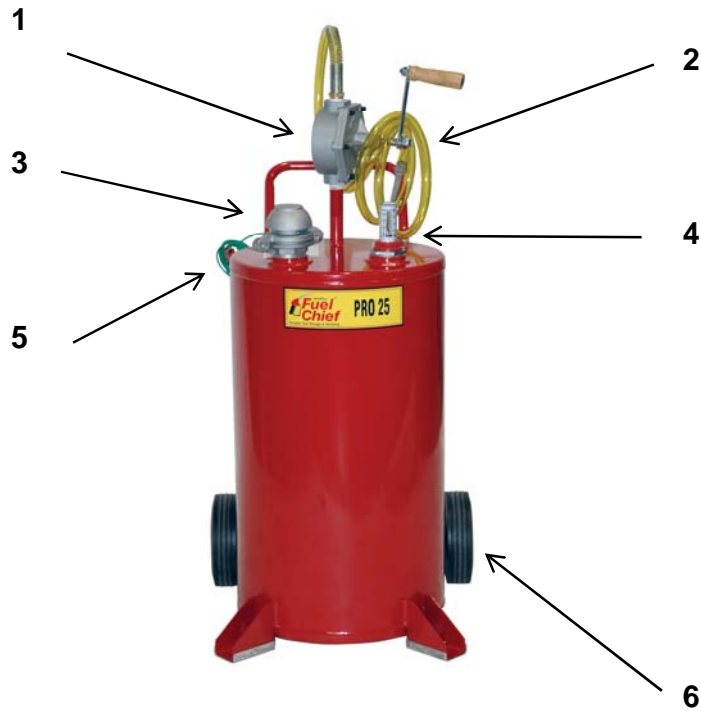

JohnDow Industries
25-Gallon Gas Caddy
JDI-25GC

<u>Breakdown #</u>	<u>Part #</u>	<u>Description</u>
1	JDI-35	2-Way Rotary Pump
2	80-593	Hose Assembly
3	FIG-379	Flash Vent
4	H-2-26	Fluid Level Gauge Assembly
5	80-572	Ground Strap
6	900410	Wheel